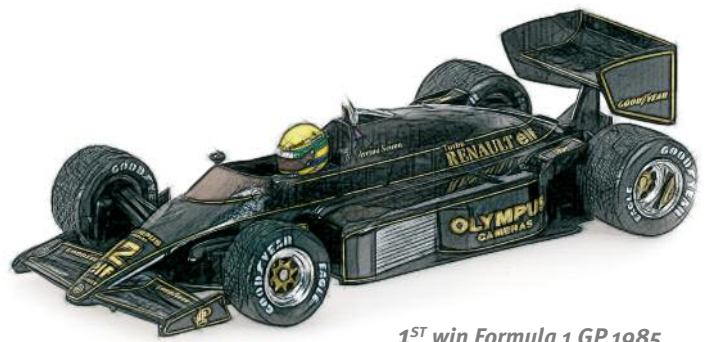

1ST win Formula 1 GP 1985

• **LOTUS RENAULT 97T - AYRTON SENNA**
GP PORTUGAL 1985 (W/RAIN TYRES)

1:43 540 853312 **DC**
1:18 540 853872 **DC**