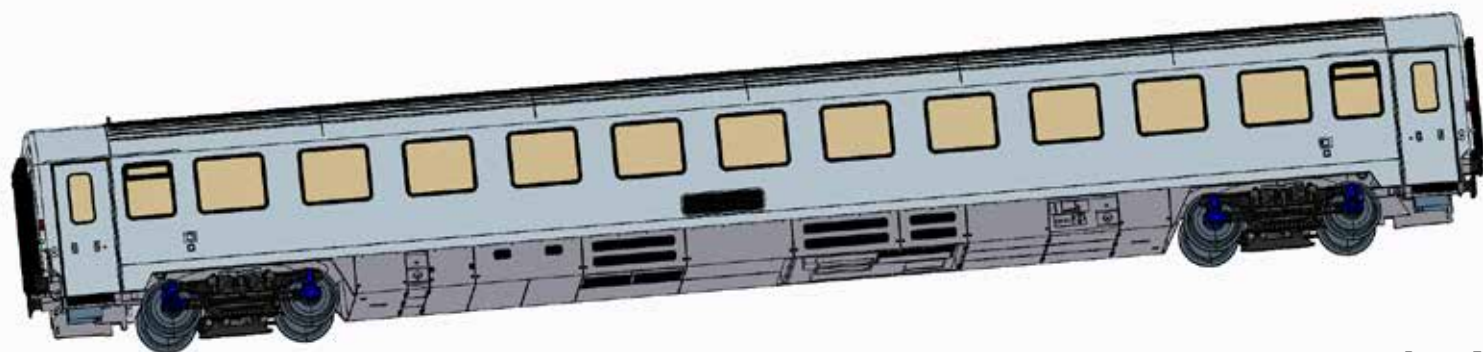

47 184 Bcmz 59-91.1, grey/light grey, red roof, new windows, inscription "Liegewagen/Couchette car/Cuccette", Ep. VI

Drawing Bcmz

Drawing Bogie MD52

Drawing interior Bcmz

Drawing Bmz

- 47 121 Amz 19-91.0, umbra grey / traffic red, smoking/nonsmoking, destination sign holders, Ep. V a
- 47 122 Amz 19-91.0, umbra grey / traffic red, smoking/nonsmoking, destination sign holders, Ep. V a
- 47 123 Bmz 21-91.1, umbra grey / traffic red, smoking/nonsmoking, Ep. Va
- 47 124 Bmz 21-91.1, umbra grey / traffic red, smoking/nonsmoking, Ep. Va
- 47 125 Bmz 21-91.1, umbra grey / traffic red, smoking/nonsmoking, Ep. Va
- 47 126 Bmz 21-91.1, umbra grey / traffic red, smoking/nonsmoking, Ep. Va