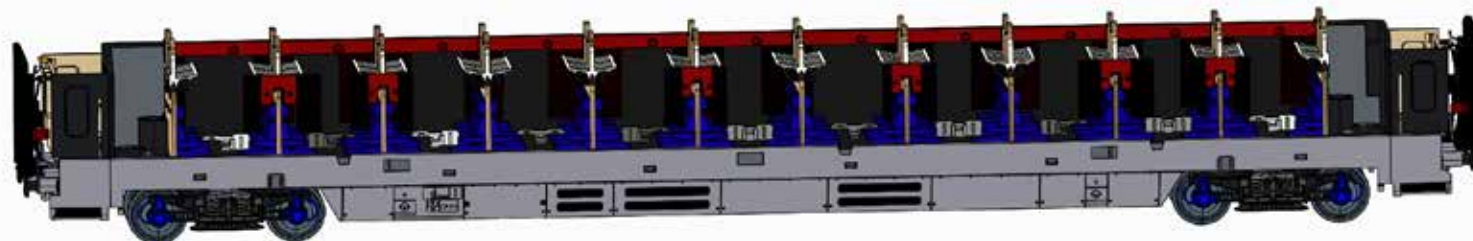

Drawing Bmz

- 47 137 Bmpz 29-91.0, grey/light grey, red roof, nonsmoking, Ep. VI
- 47 138 Bmpz 29-91.0, grey/light grey, red roof, nonsmoking, Ep. VI
- 47 139 Bmpz 29-91.0, grey/light grey, red roof, nonsmoking, Ep. VI

- 47 140 Bmpz 29-91.0, grey/light grey, red roof, nonsmoking, Ep. VI
- 47 141 Ampz 18-91.2, grey/light grey, red roof, nonsmoking, Ep. VI
- 47 142 Ampz 18-91.2, grey/light grey, red roof, nonsmoking, Ep. VI