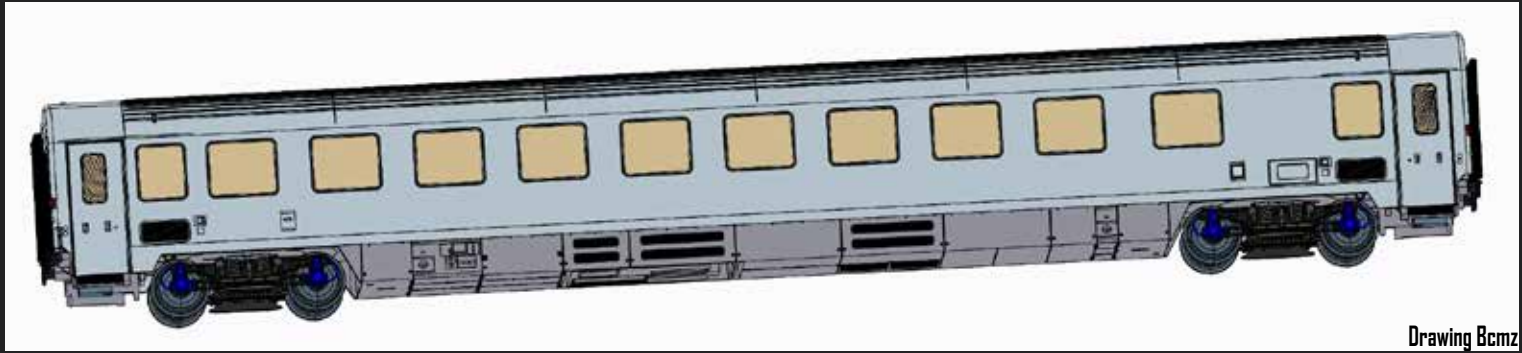

Drawing Bcmz

47 180 Bcmz 59-91.1, ultramarine blue/agate grey, non-smoking, smoking, destination sign holders, Ep. Vb

47 181 Bcmz 59-91.1, ultramarine blue/agate grey, non-smoking, smoking, destination sign holders, Ep. V b