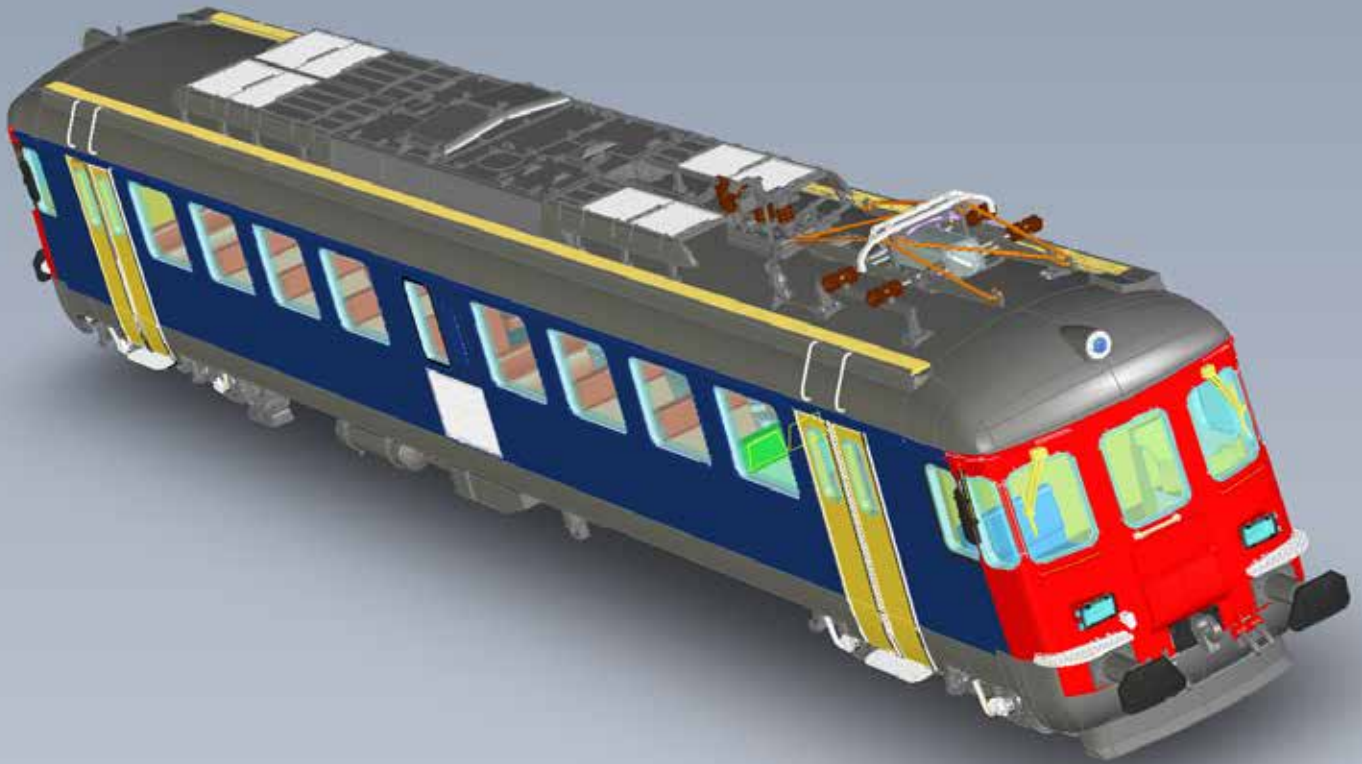

Drawing Dipan