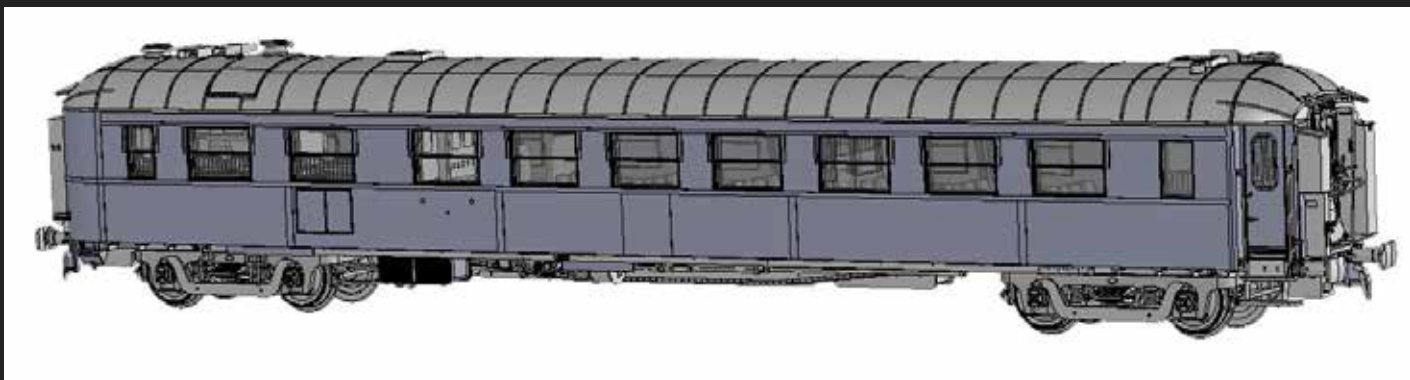

WR 52 places Type Bréda

49 196

Ep. III

Wr52, blue, livery 1956, CIWL, monogram, administration FS

49 198

Ep. IV

Wr52, blue, livery 1971, CIWL, monogram, administration FS

49 197

Ep. IIIc

Wr52, blue, livery 1968, CIWL, monogram, administration SNCF

49 199

New

Ep. III

Wr52, blue, livery 1956, CIWL, monogram, administration SNCF