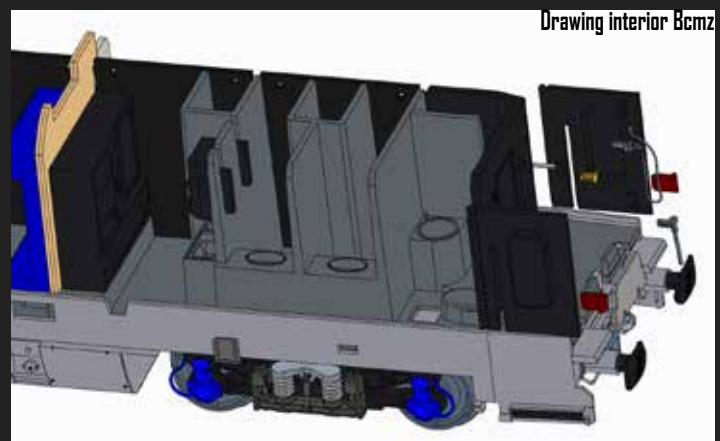

47 180 Bcmz 59-91.1, ultramarine blue/agate grey, non-smoking, smoking, destination sign holders, Ep. Vb

47 181 Bcmz 59-91.1, ultramarine blue/agate grey, non-smoking, smoking, destination sign holders, Ep. V b

47 182 Bcmz 59-91.1, grey/light grey, red roof, inscription "Liegewagen", Ep. V c

47 183 Bcmz 59-91.1, grey/light grey, red roof, new windows, inscription "Liegewagen", Ep. VI

47 184 Bcmz 59-91.1, grey/light grey, red roof, new windows, inscription "Liegewagen/Couchette car/Cuccette", Ep. VI