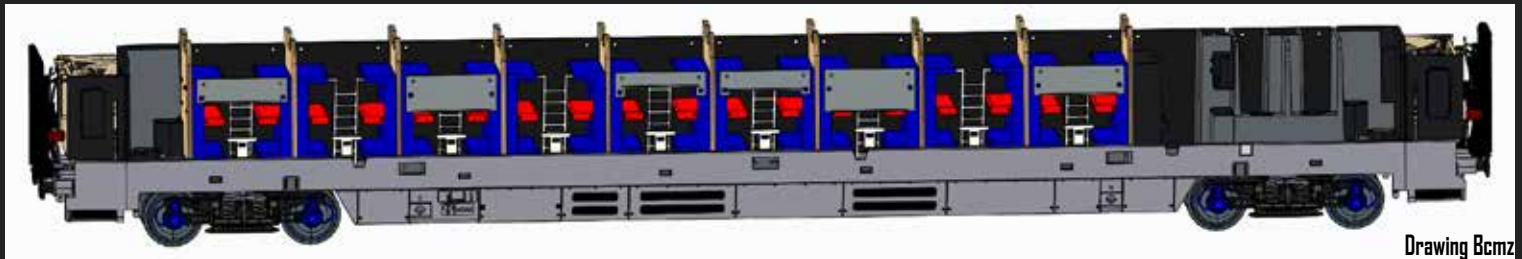

Drawing interior Bcmz

Drawing Bcmz