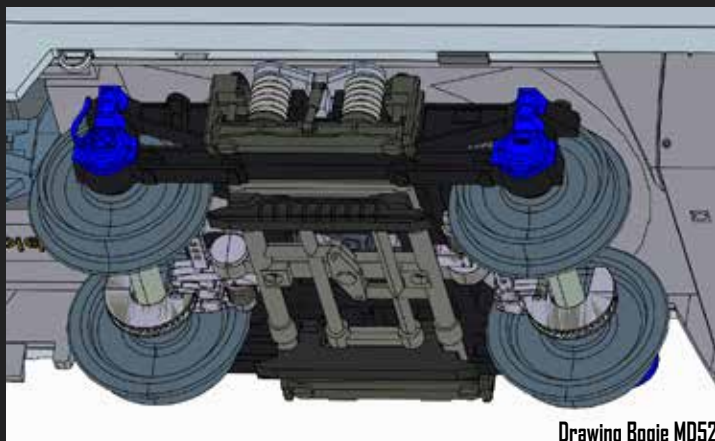

Drawing Bogie MD52